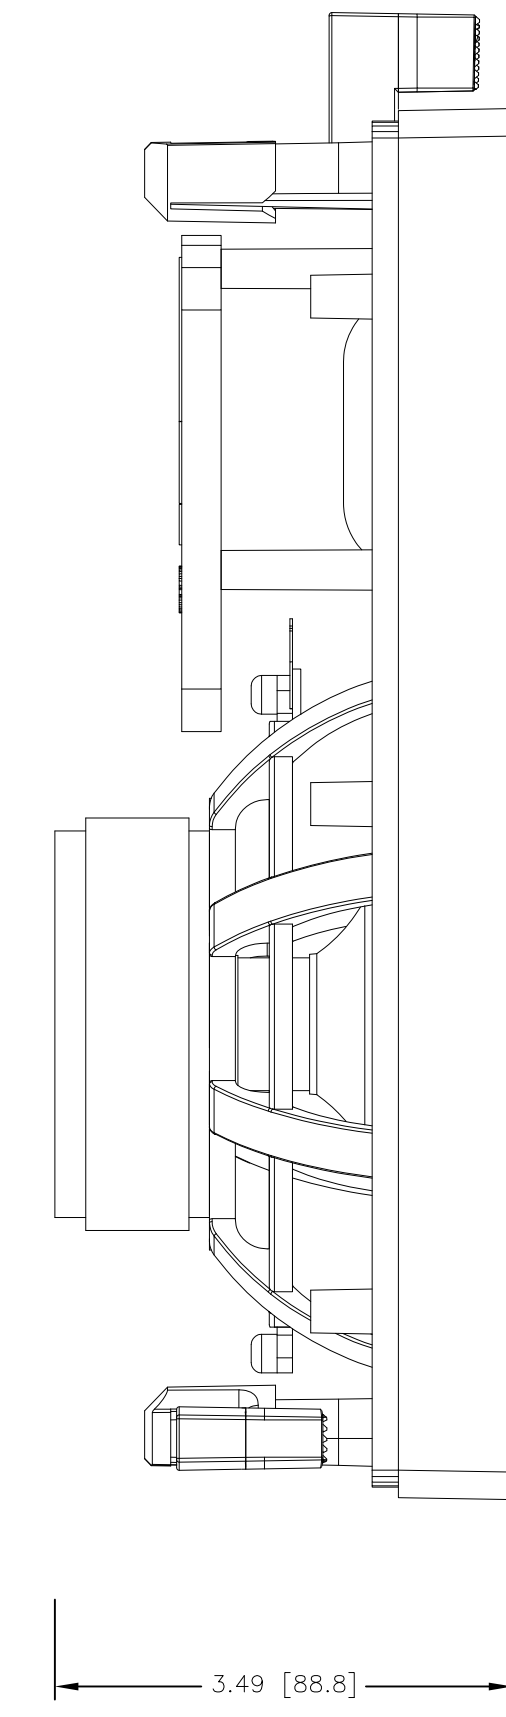

FRONT

BACK/MINIMUM CUTOUT

MOUNTING DEPTH

GRILLE

ISOMETRIC

SONANCE

212 Avenida Fabricante, San Clemente, CA. 92630  
 800 582-7777 949 492-7777 FAX 949 361-5579  
 www.sonance.com

VP62

SCALE: 1:1

DRAWN BY:

DRWN - PART NUMBER

REV.

SHEET: OF

RELEASED ON: