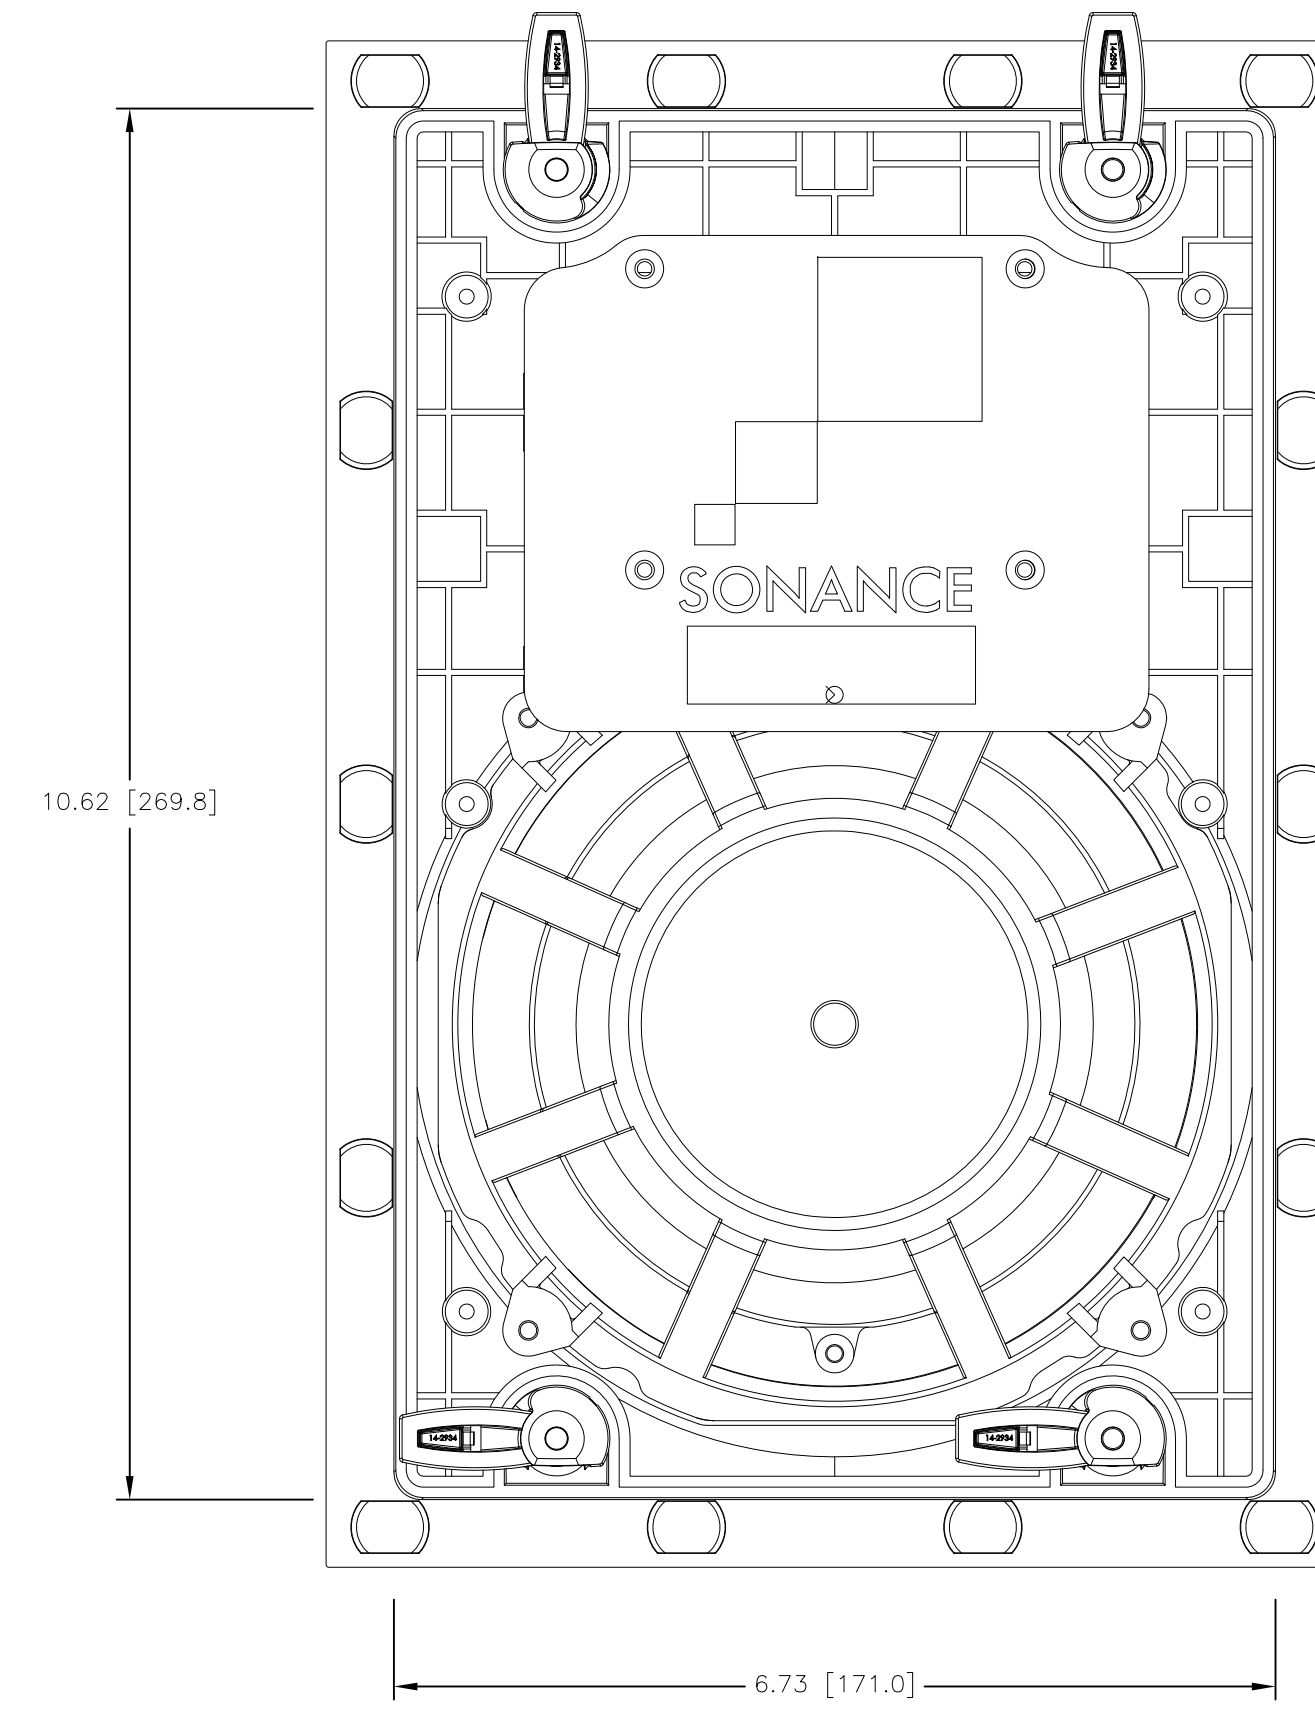

FRONT

BACK/MINIMUM CUTOUT

MOUNTING DEPTH

GRILLE

ISOMETRIC

SONANCE

212 Avenida Fabricante, San Clemente, CA. 92630  
 800 582-7777 949 492-7777 FAX 949 361-5579  
 www.sonance.com

VP62

SCALE: 1:1

DRAWN BY:

DRWN - PART NUMBER

REV.

SHEET: OF

RELEASED ON: