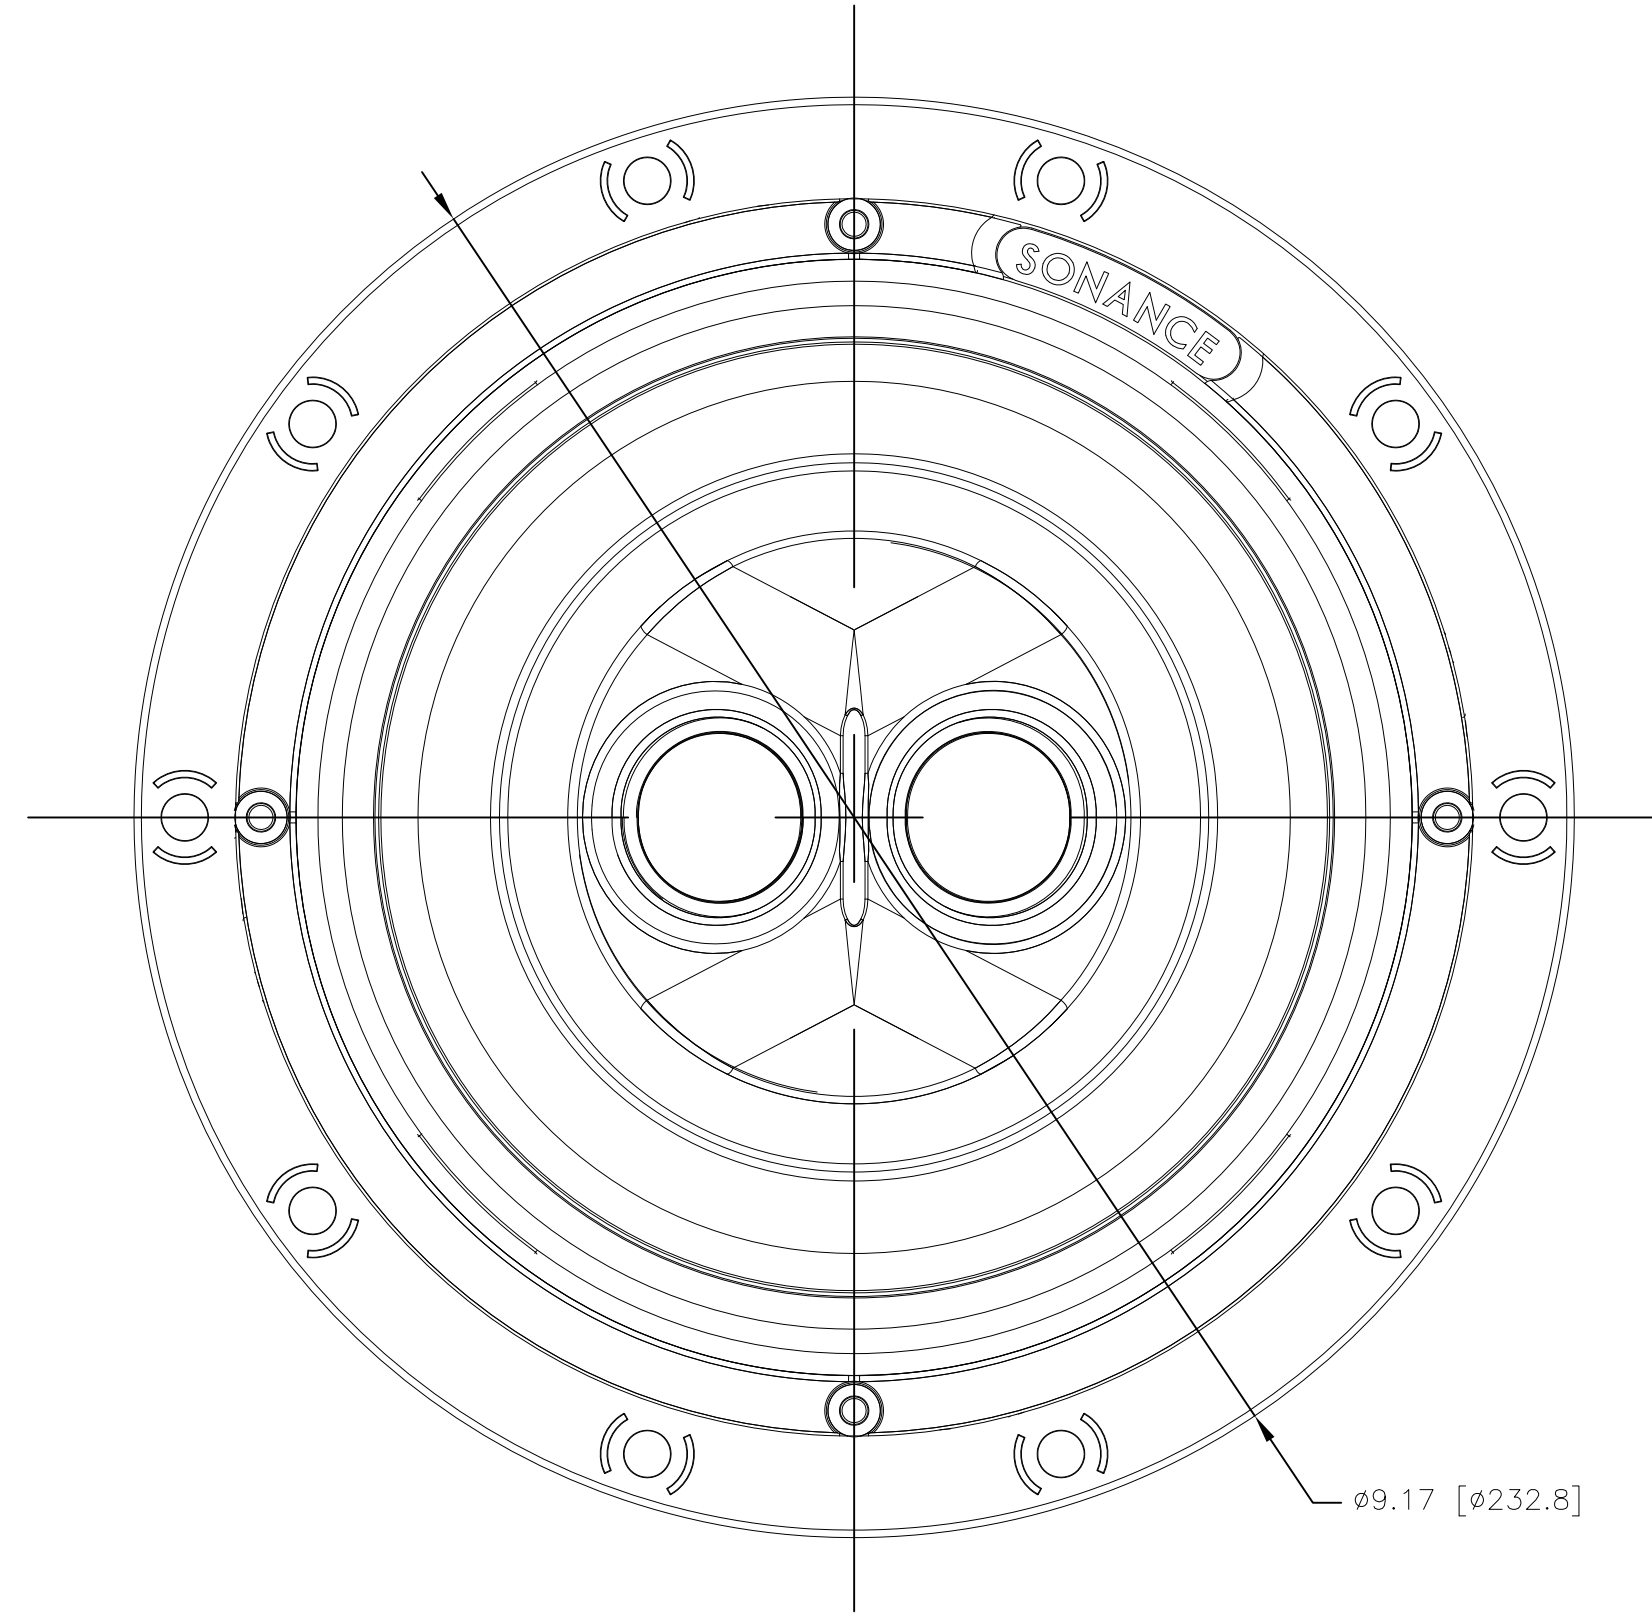

FRONT

BACK/MINIMUM CUTOUT

MOUNTING DEPTH

GRILLE

ISOMETRIC

VP62RSSTL

SONANCE  
 212 Avenida Fabricante, San Clemente, CA. 92630  
 800 582-7777 949 492-7777 FAX 949 361-5579  
 www.sonance.com

SCALE: 1:1

DRAWN BY:

DRWN - PART NUMBER

REV.

SHEET: OF

RELEASED ON: