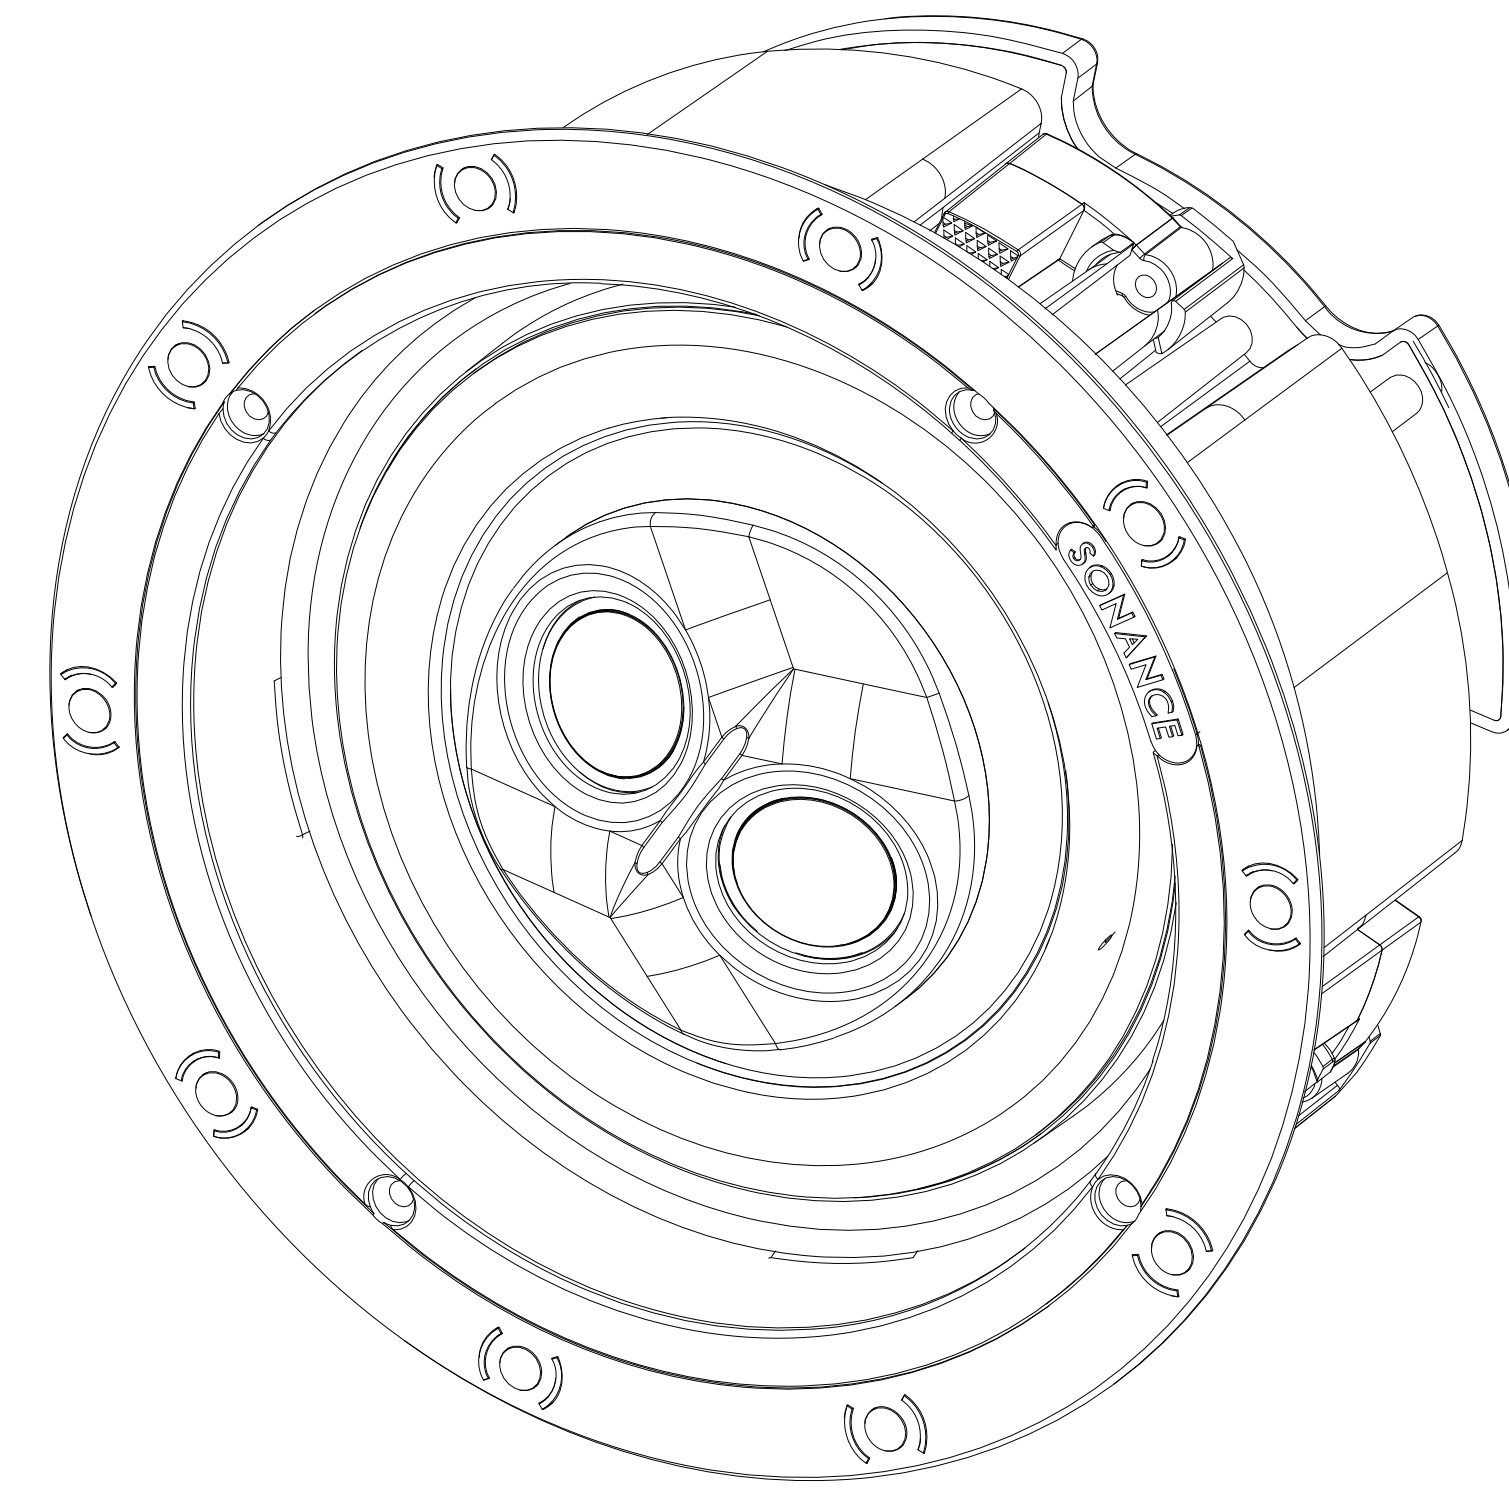

FRONT

BACK/MINIMUM CUTOUT

MOUNTING DEPTH

GRILLE

ISOMETRIC

VP62RSSTL

SONANCE  
 212 Avenida Fabricante, San Clemente, CA. 92630  
 800 582-7777 949 492-7777 FAX 949 361-5579  
 www.sonance.com

SCALE: 1:1

DRAWN BY:

DRWN - PART NUMBER

REV.

SHEET: OF

RELEASED ON: