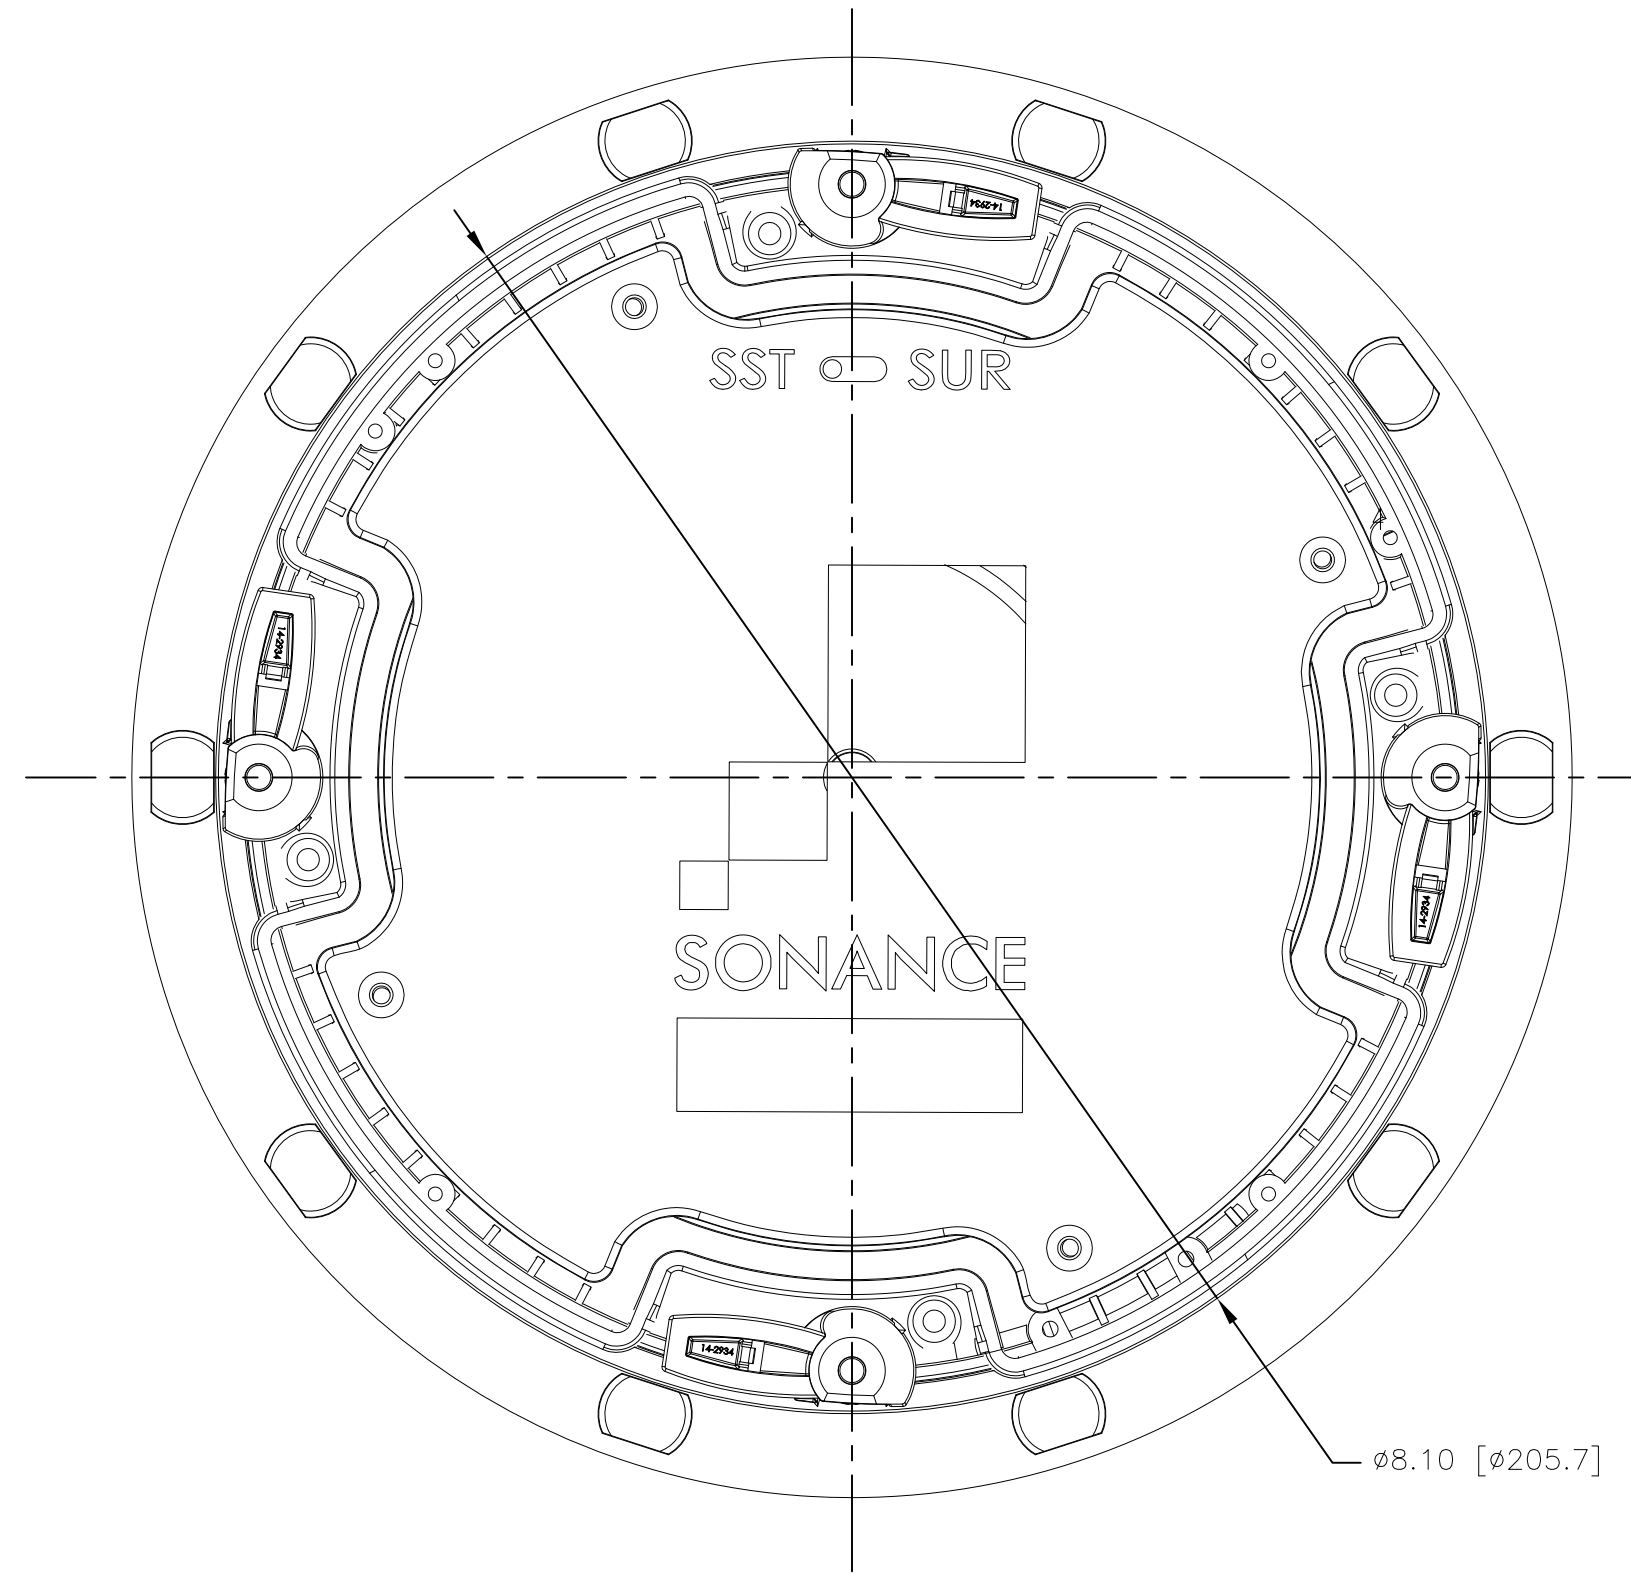

FRONT

BACK/MINIMUM CUTOUT

MOUNTING DEPTH

GRILLE

ISOMETRIC

VP62RSSTL

SONANCE  
 212 Avenida Fabricante, San Clemente, CA. 92630  
 800 582-7777 949 492-7777 FAX 949 361-5579  
 www.sonance.com

SCALE: 1:1

DRAWN BY:

DRWN - PART NUMBER

REV.

SHEET: OF

RELEASED ON: