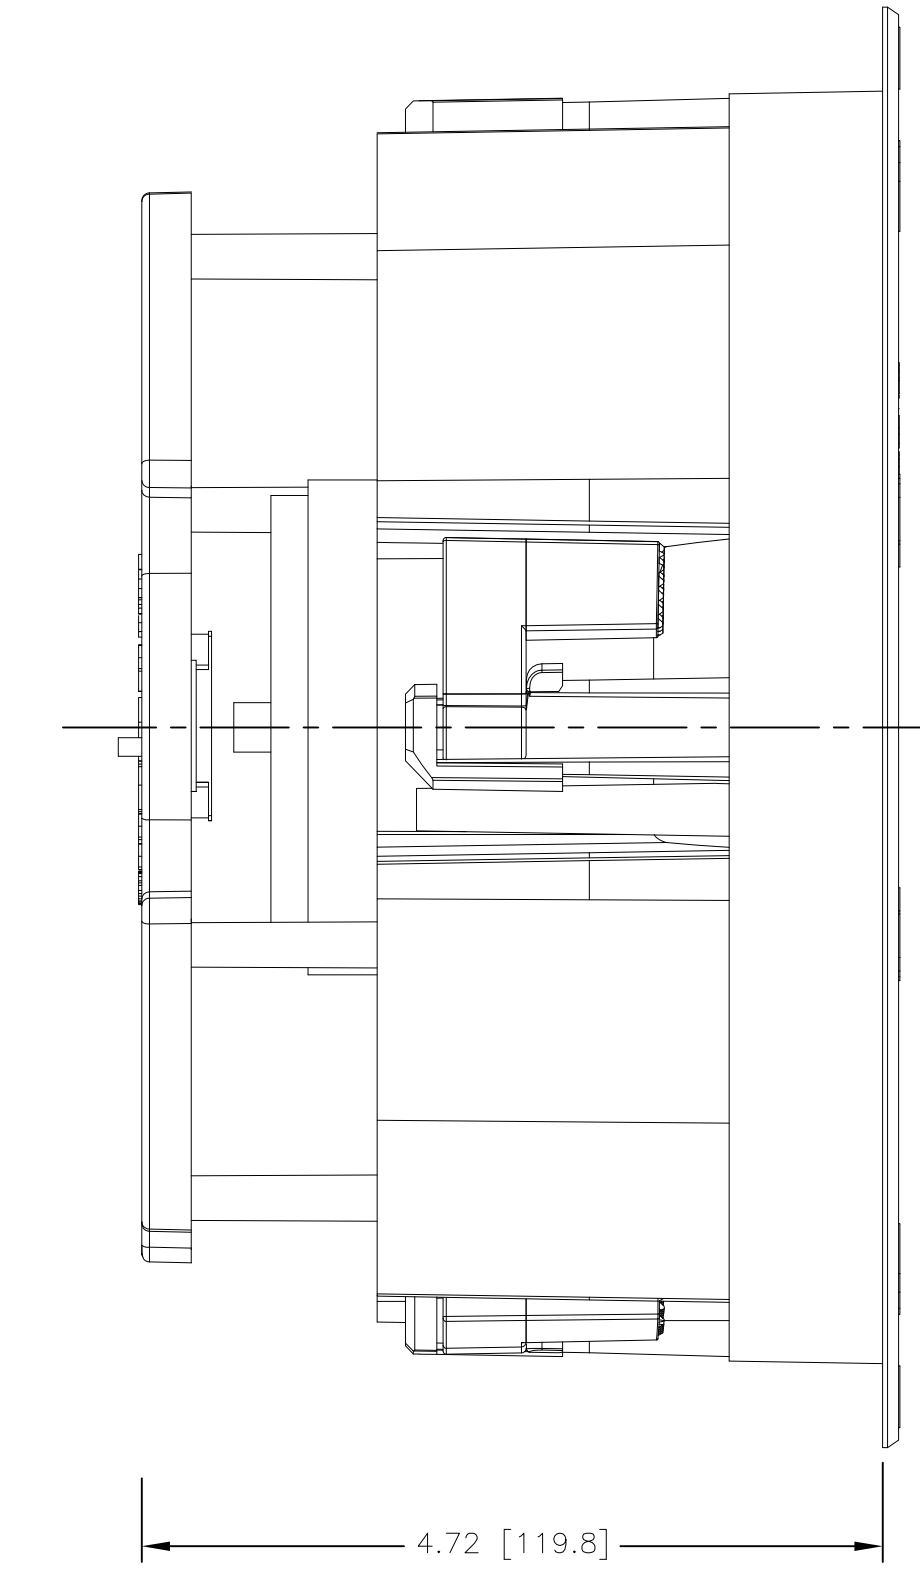

FRONT

BACK/MINIMUM CUTOUT

MOUNTING DEPTH

GRILLE

ISOMETRIC

VP62RSSTL

SONANCE  
 212 Avenida Fabricante, San Clemente, CA. 92630  
 800 582-7777 949 492-7777 FAX 949 361-5579  
 www.sonance.com

SCALE: 1:1

DRAWN BY:

DRWN - PART NUMBER

REV.

SHEET: OF

RELEASED ON: